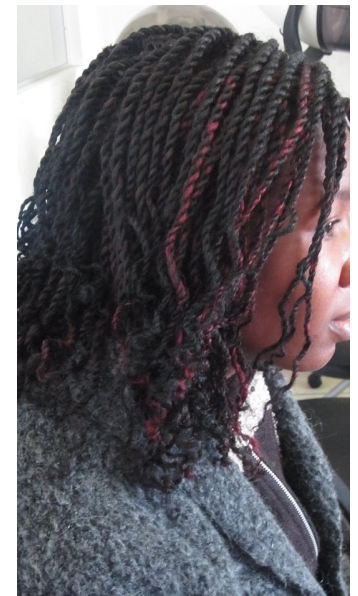

EVELYN GAMBE

Dainfern Square, Upper Level 1, Broadacres Drive, Midrand
+27 10 493 4794 | jan@callacrew.co.za